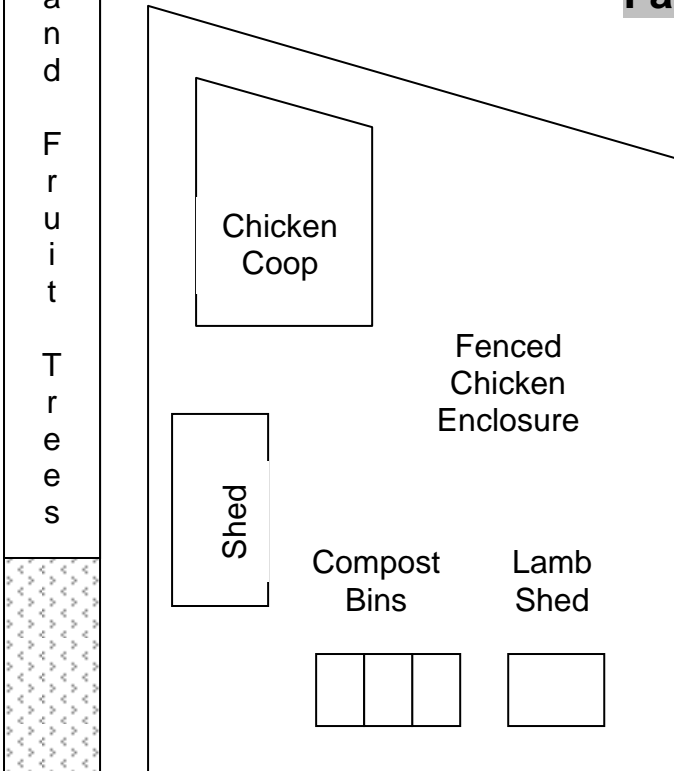

Double Gate

Farrer Primary School Environment Centre

Examples of Plants in the Environment Centre Garden Beds: **October 2011**

Fruit Trees				DOUBLE GATE	Fruit Trees								
Broadbeans	Cabbages	Snow Peas	Potatoes		Broadbeans	Lettuce	Snow Peas	Onions	Broadbeans	Chard	Corn	Tomatoes	Shallots
	Zucchini's					Beans							

Notes

- Broadbeans planted to put nitrogen into the soil

**G
A
T
E**