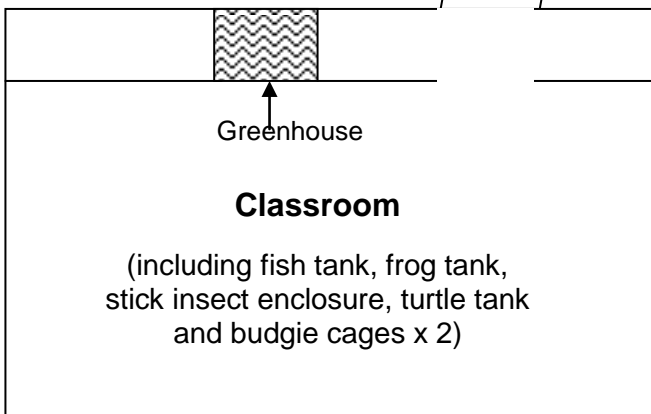

Double Gate

Farrer Primary School Environment Centre

Examples of Plants in the Environment Centre Garden Beds: **October 2011**

Fruit Trees				DOUBLE GATE	Fruit Trees								
Broadbeans	Cabbages	Snow Peas	Potatoes		Broadbeans	Lettuce	Snow Peas	Onions	Broadbeans	Chard	Corn	Tomatoes	Shallots
	Zucchini's					Beans							

Notes

- Broadbeans planted to put nitrogen into the soil

**G
A
T
E**