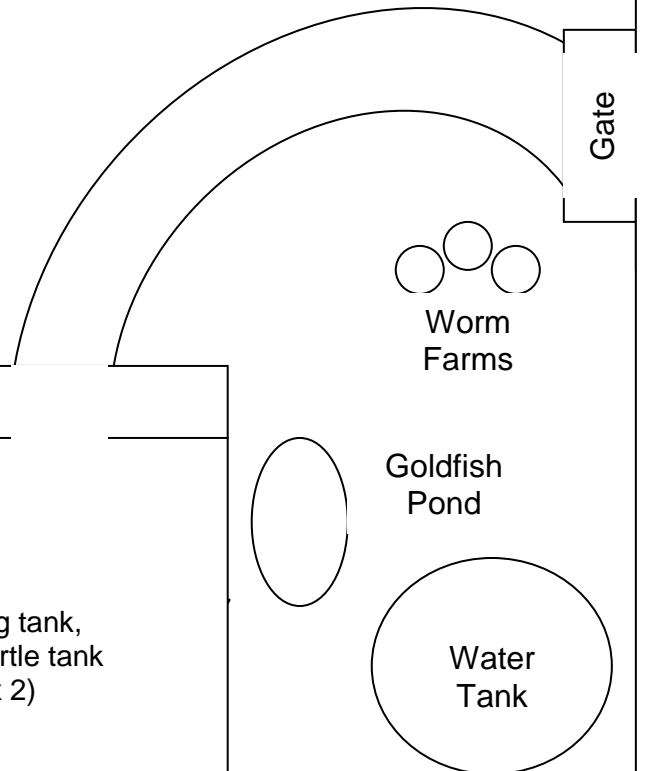

Double Gate

Farrer Primary School Environment Centre

Examples of Plants in the Environment Centre Garden Beds: **October 2011**

Fruit Trees				DOUBLE GATE	Fruit Trees								
Broadbeans	Cabbages	Snow Peas	Potatoes		Broadbeans	Lettuce	Snow Peas	Onions	Broadbeans	Chard	Corn	Tomatoes	Shallots
	Zucchini's					Beans							

Notes

- Broadbeans planted to put nitrogen into the soil

**G
A
T
E**